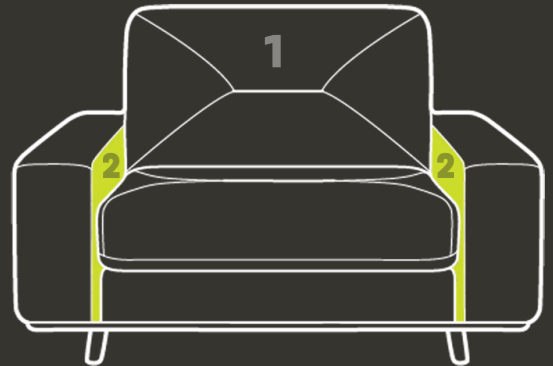

## JAY BLADES X G PLAN FABRIC STORY.

Each Jay Blades model comes in the following options:

**Option 1.** Fabric All-Over (plain or accent)

**Option 2.** Two Fabric Story 1 2

**Option 3.** Leather All-Over

## STAMFORD.

Grand Sofa

Large Sofa

Snuggler

	HEIGHT	DEPTH	WIDTH	SEAT HEIGHT	SEAT DEPTH	SEAT WIDTH
Grand Sofa	940mm	1000mm	2300mm	480mm	640mm	1800mm
Large Sofa	940mm	1000mm	1900mm	480mm	640mm	1400mm
Snuggler	940mm	1000mm	1400mm	480mm	640mm	900mm