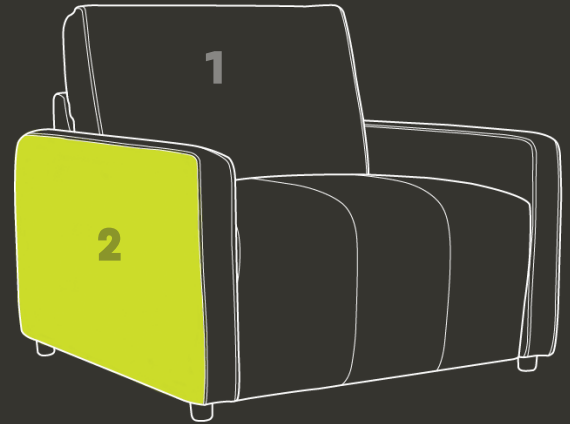

MORLEY.

A social centrepiece that doesn't skimp on comfort. Whether you are a fan of throwing more formal dinner parties, or casual family evenings, the Morley is the perfect hosting space.

Designed to fit perfectly into your living space, Morley's modular units can be configured to your exact liking. With unique features, such as a convenient bookcase arm, ability to include a power footrest for extra comfort or going bold with an all-over accent fabric, you'll be forever looking at the beautifully handcrafted detail of Morley. This is more than just a sofa, it's a talking point.

CREATED WITH PERSONALITY.
DESIGNED FOR LIFE.

Jay Blades

JAY BLADES X G PLAN FABRIC STORY.

Each Jay Blades model comes in the following options:

Option 1. Fabric All-Over (plain or accent)

Option 2. Two Fabric Story 1 2

Option 3. Leather All-Over

For Morley's Two Fabric Story, please see below:

MORLEY.

Example Configurations:

All measurements are approximate and relate to the overall size of the item including soft arm cushions where fitted and back cushions. All Chairs & RHF Units feature the Jay Blades signature pink panel on RHF side of the inside back. All Chairs, Footstools & LHF units come with a Jay Blades branded badge with the exception of storage units which will not feature a Jay Blades Badge. Available in a range of Fabrics, Leathers & Accent Fabrics. LHF/RHF Units, LHF/RHF Units with Power Footrest & Chairs are available in one Fabric or Leather as well as a Two Fabric Story option. All storage units and swivel footstools come in Dark Wood as standard. Seat cushions are a fixed-type. Back cushions are made using 100% recyclable polyester fibre from recycled plastic waste.