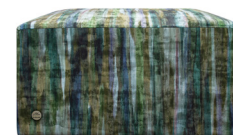

**JAY BLADES
X G PLAN**

FOOTSTOOLS.

Cover Photo shown in: Alchemy Teal.

FOOTSTOOLS.

A selection of contemporary footstools in a range of different sizes to suit your space. These are the perfect accessory to complement your furniture, and a great way of injecting extra personality into your home. Available in a range of beautiful colours and accent fabrics, any one of these footstools will be the perfect finishing touch to your new Jay Blades x G Plan suite.

Jay Blades

ALLEN.

BOW.

NEVILL.

SHAKESPEARE.

	HEIGHT	DEPTH	WIDTH
Allen	320mm	570mm	1120mm
Bow	470mm	420mm	420mm
Nevill	320mm	570mm	1120mm
Shakespeare	390mm	710mm	710mm

All measurements are approximate and relate to the overall size of the item. Available in a range of Fabrics, Leathers & Accent Fabrics. All units come with a Jay Blades branded badge. All footstools come with black plastic glides for ease of movement and carpet/floor protection. Each unit is sold separately. Scatter cushions are available at extra cost.