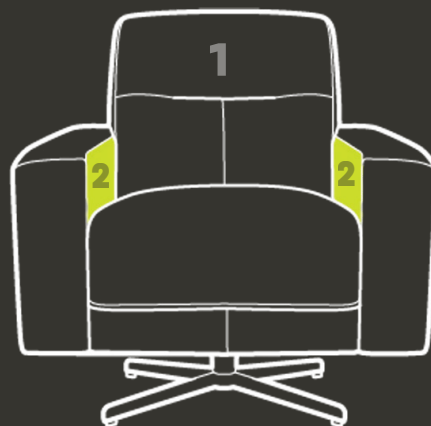

## BETHNAL.

Bold and beautiful. The Bethnal swivel chair is the ultimate place to unravel. With clean lines, retro inspired detailing and a deep seat, Bethnal will add definite style and comfort

to any space. Designed to be a safe space to unwind and relax, sink into Bethnal's lavish cushions and take a load off. Available in a range of stunning colours or accent fabrics, Bethnal is handcrafted to become entirely yours.

## JAY BLADES X G PLAN FABRIC STORY.

Each Jay Blades model comes in the following options:

**Option 1.** Fabric All-Over (plain or accent)

**Option 2.** Two Fabric Story 1 2

**Option 3.** Leather All-Over

## BETHNAL.

Swivel Chair

Footstool

	HEIGHT	DEPTH	WIDTH	SEAT HEIGHT	SEAT DEPTH	SEAT WIDTH
Swivel Chair	950mm	950mm	890mm	530mm	600mm	560mm
Footstool	430mm	580mm	570mm	-	-	-

All measurements are approximate and relate to the overall size of the item including soft arm cushions where fitted and back cushions. All units come with a Jay Blades branded badge. Available in a range of Fabrics, Leathers & Accent Fabrics. Swivel chairs are available in one Fabric or Leather as well as a Two Fabric Story option, Footstools are available in one Fabric or Leather only. Seat cushions are a fixed-type. Swivel chairs use a 4 star swivel base; footstools use a 4 star non-swivel base. Star bases come with clear plastic protectors for floor & carpet protection. Decorative piping & twin-needling detail throughout. Chair and footstool are sold separately. Scatter cushions are available at extra cost. Back cushions are made using 100% recyclable polyester fibre from recycled plastic waste.