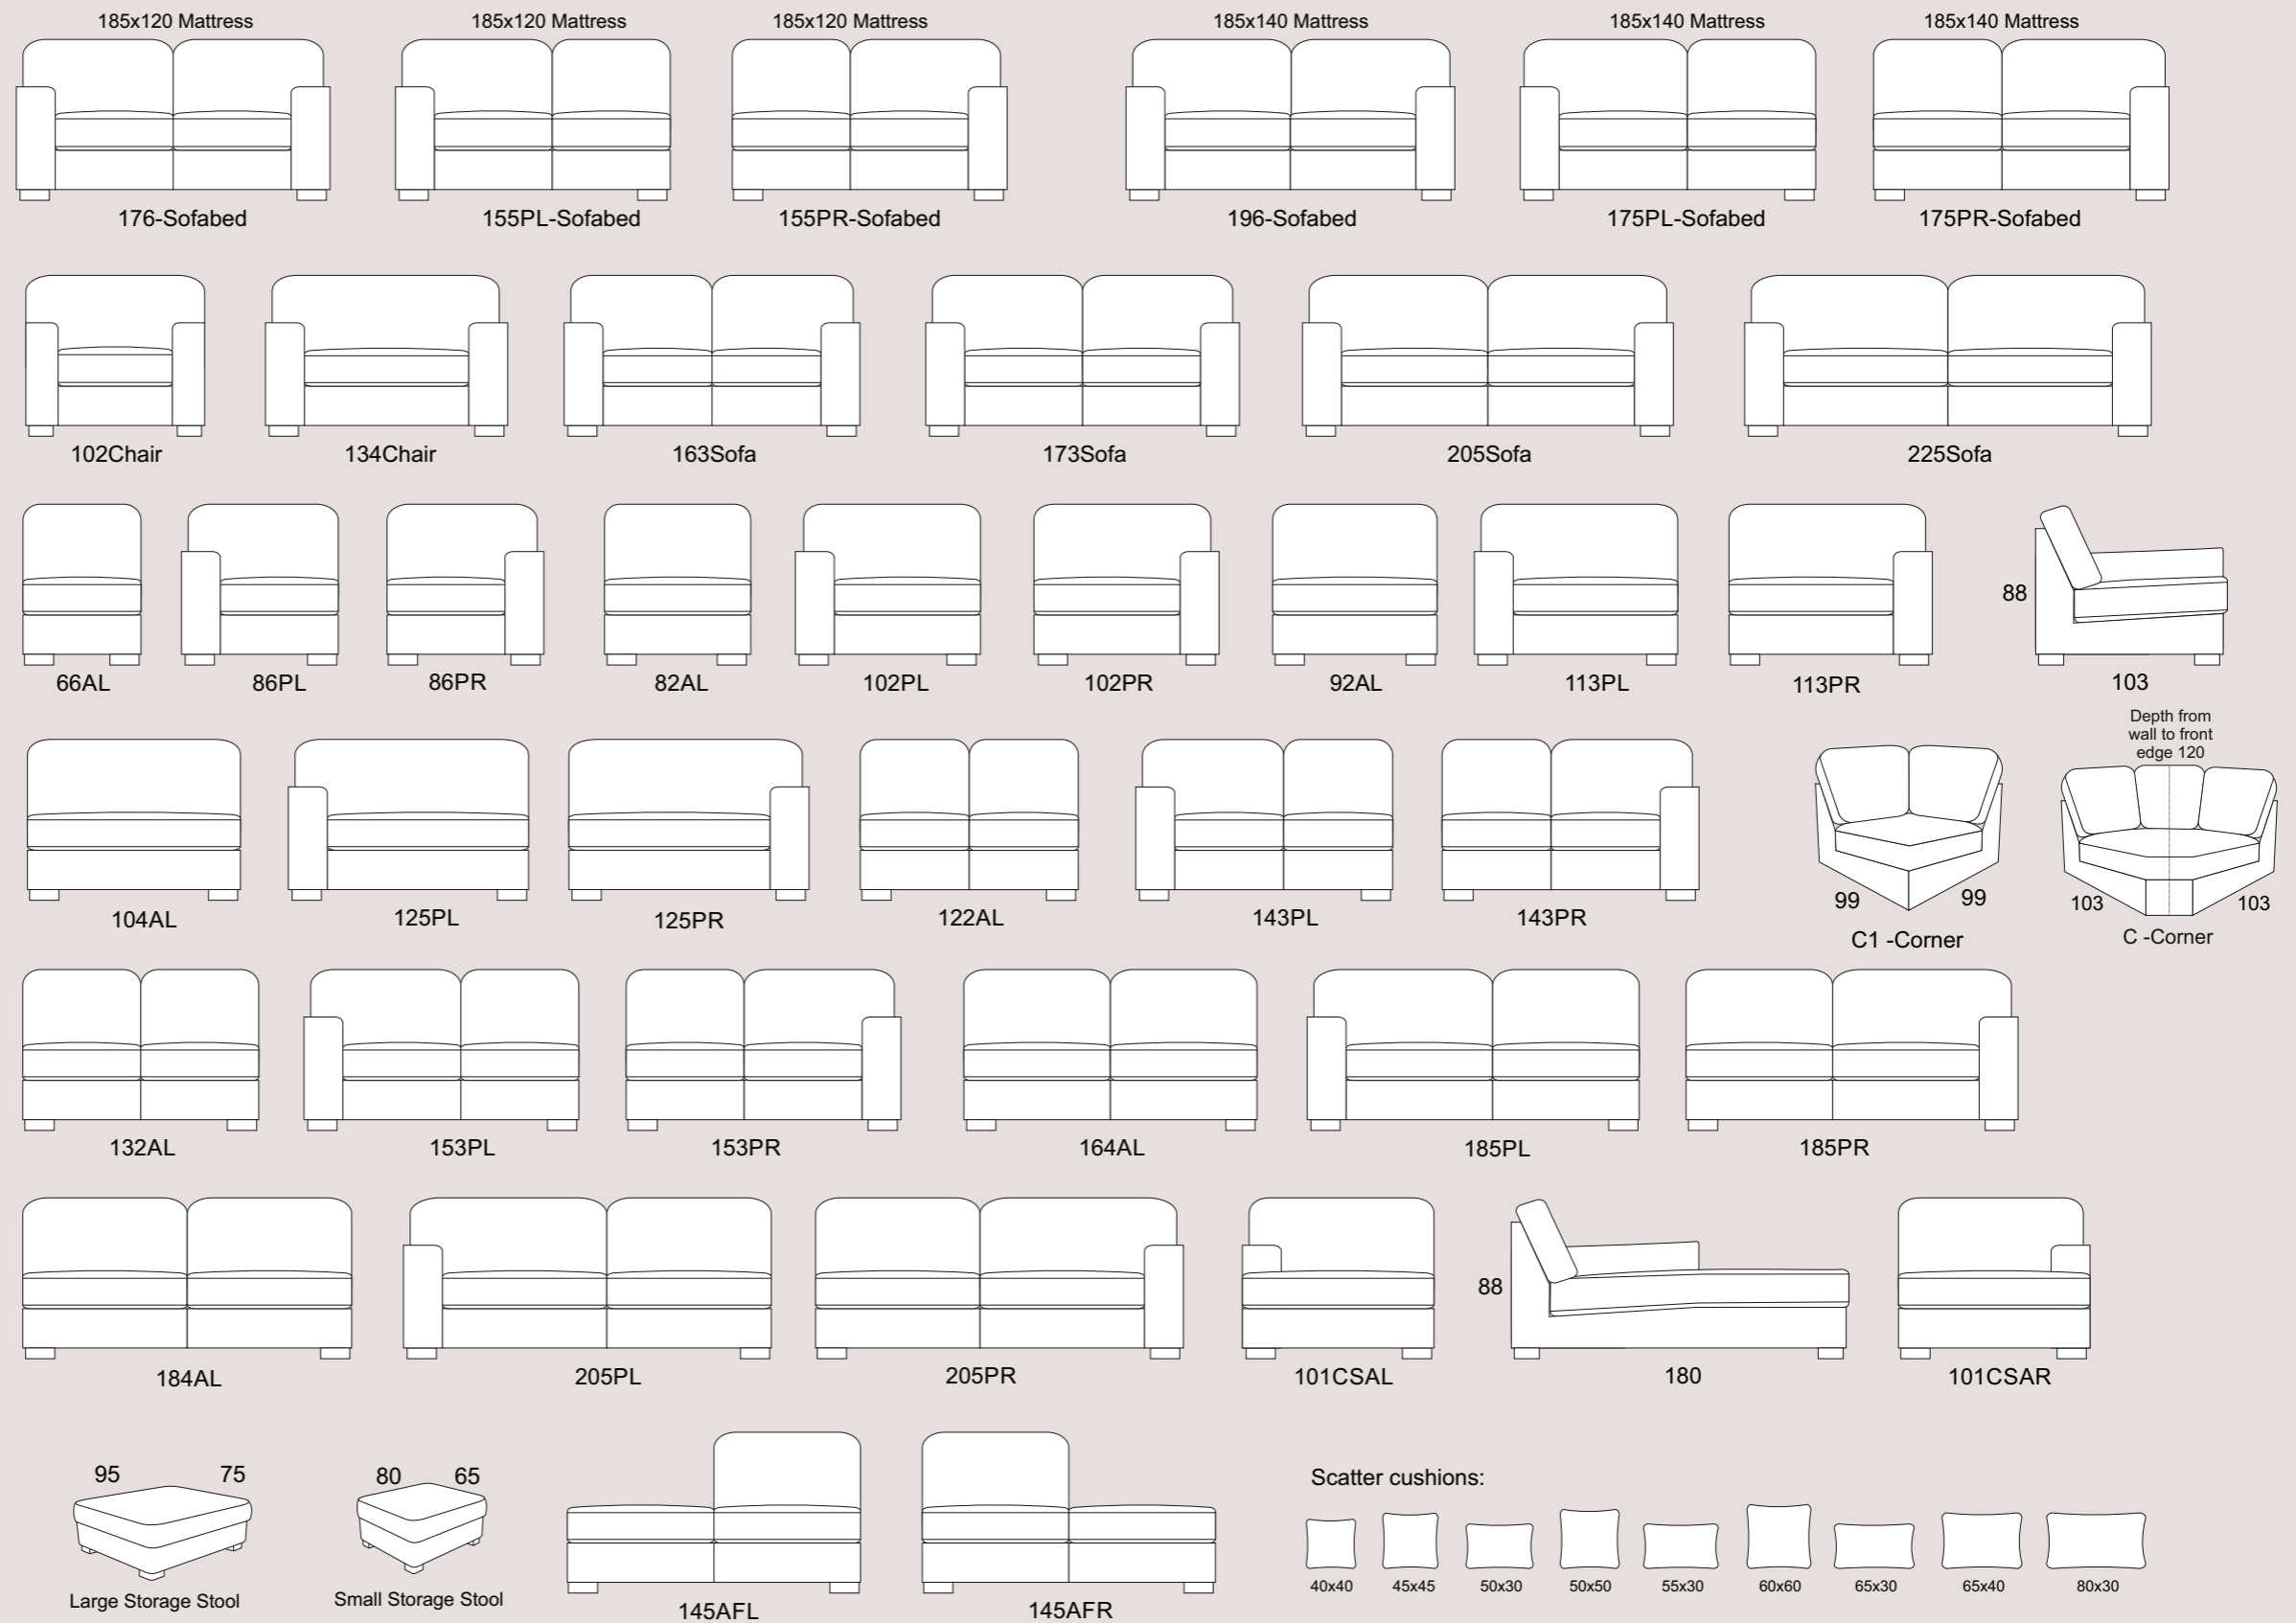

Available in a wide selection of fabrics, colours and designs

Choices of sofa size

Complete modular range

See over for more...

Available in a wide selection of fabrics, colours and designs

Choices of sofa size

Complete modular range

All dimensions are approximate.
Please allow tolerance of +/- 25mm (1")

SPECIFICATION:
 Seat Suspension – Serpentine spring system
 Back Suspension – Elasticated webbing
 Wooden Feet - Available in Light Oak, Beech, Dark Brown, Black
 Metal Feet – Not available
 Model Number – 0132A

COMFORT OPTIONS:
 Classic Seat Comfort - High density foam
 Supasoft Seat Comfort - High density foam core with a fibre filled duvet wrap
 Classic Back Comfort - High quality fibre
 Premium Back Comfort - Feather and fibre mix