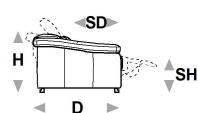

↑ fold following the dotted line ↑

n_Thema

NICOLETTIHOME

L Length - H Height - D Depth - SH Seat Height - SD Seat Depth
Dimensions refer to maximum sizes of the version with closed mechanism (where available).

dimensions

L 111/44"
H74/29" D112/44"
SH46/18" SD57/22"

L 112/44"
H74/29" D112/44"
SH46/18" SD57/22"

L 172/68"
H74/29" D112/44"
SH46/18" SD57/22"

L 192/76"
H74/29" D112/44"
SH46/18" SD57/22"

L 212/83"
H74/29" D112/44"
SH46/18" SD57/22"