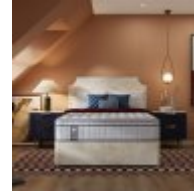

Roomes

Furniture & Interiors | *Since 1888*

Nelson

Nelson Luxury Plush is the most indulgent feel within the Elevate Collection, designed for those who want a deeply cushioned, luxurious sleep experience. With its plush comfort and enhanced depth, it allows you to sink into softness while still benefiting from intelligent, responsive support.

Nelson (Plush) - Mattress

- (W) 90cm x (D) 190cm x - Single (90cm)
- (W) 135cm x (D) 190cm x - Double (135cm)
- (W) 150cm x (D) 200cm x - Kingsize (150cm)
- (W) 180cm x (D) 200cm x - Superking (180cm)

Nelson (Plush) - Mattress and Divan Platform Top Set