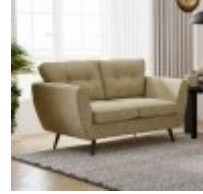

Roomes

Furniture & Interiors | *Since 1888*

Oscar

Large Sofa

(W) 187cm x (D) 93cm x (H) 90cm

Medium Sofa

(W) 162cm x (D) 93cm x (H) 90cm

Small Sofa

(W) 137cm x (D) 93cm x (H) 90cm

Roomes

Furniture & Interiors | *Since 1888*

www.roomes.co.uk

0% APR Credit Available* | Price Promise | Service Pledge

*Interest Free Credit available on all orders over £1000 subject to age and status. Written details available on request.