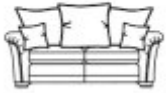

Roomes

Furniture & Interiors | *Since 1888*

Fairbanks

Sink into the sumptuous pillow back fabrics for a cosy evening in front of the TV, or opt for the classic back cushions to elevate your entertaining space with a touch of formal sophistication. The design exudes understated charm, boasting a perfectly proportioned sabre arm, delicately hand-pleated soft styling, and a subtle yet striking line of antique studs, each meticulously hand-tacked in place. For those who prefer a more minimalist aesthetic, rest assured – the studs are optional, allowing for tailored customisation to suit your preferences.

2 Seat Sofa (Pillow Back)
(W) 181cm x (D) 100cm x (H) 90cm

3 Seat Sofa (Pillow Back)
(W) 202cm x (D) 100cm x (H) 90cm

Footstool
(W) 64cm x (D) 58cm x (H) 38cm

Ottoman
(W) 103cm x (D) 62cm x (H) 43cm

Storage Stool
(W) 410cm x (D) 64cm x (H) 58cm

3 Seat Sofa (Standard Back)
(W) 202cm x (D) 100cm x (H) 90cm

2 Seat Sofa (Standard Back)
(W) 181cm x (D) 100cm x (H) 90cm

Snuggler
(W) 137cm x (D) 100cm x (H) 90cm

Roomes

Furniture & Interiors | *Since 1888*