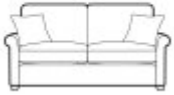

Roomes

Furniture & Interiors | *Since 1888*

Bounty

The Bounty Collection features slightly shallower seat cushions compared to our larger pieces, ensuring it fits snugly in smaller rooms while still offering the same exceptional comfort you expect. The carefully curated fabric selection combines soft-touch plains with bold, contemporary accents, creating a stunning visual blend that enhances any interior.

**3 Seat Sofa Bed
(Crown Mattress)**
(W) 186cm x (D) 94cm
x (H) 93cm

**3 Seat Sofa Bed
(Luxury Mattress)**
(W) 186cm x (D) 94cm
x (H) 93cm

3 Seat Sofa
(W) 186cm x (D)
94cm x (H) 93cm

2 Seat Sofa
(W) 164cm x (D)
94cm x (H) 93cm

**2 Seat Sofa Bed
(Crown Mattress)**
(W) 164cm x (D) 94cm
x (H) 93cm

**2 Seat Sofa Bed
(Luxury Mattress)**
(W) 164cm x (D) 94cm
x (H) 93cm

Footstool
(W) 64cm x (D) 58cm
x (H) 38cm

Legged Ottoman
(W) 100cm x (D) 57cm
x (H) 40cm