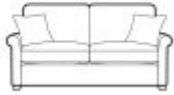

Roomes

Furniture & Interiors | *Since 1888*

Bounty

The Bounty Collection features slightly shallower seat cushions compared to our larger pieces, ensuring it fits snugly in smaller rooms while still offering the same exceptional comfort you expect. The carefully curated fabric selection combines soft-touch plains with bold, contemporary accents, creating a stunning visual blend that enhances any interior.

**3 Seat Sofa Bed
(Crown Mattress)**
(W) 186cm x (D) 94cm
x (H) 93cm

**3 Seat Sofa Bed
(Luxury Mattress)**
(W) 186cm x (D) 94cm
x (H) 93cm

3 Seat Sofa
(W) 186cm x (D)
94cm x (H) 93cm

2 Seat Sofa
(W) 164cm x (D)
94cm x (H) 93cm

**2 Seat Sofa Bed
(Crown Mattress)**
(W) 164cm x (D) 94cm
x (H) 93cm

**2 Seat Sofa Bed
(Luxury Mattress)**
(W) 164cm x (D) 94cm
x (H) 93cm

Footstool
(W) 64cm x (D) 58cm
x (H) 38cm

Legged Ottoman
(W) 100cm x (D) 57cm
x (H) 40cm