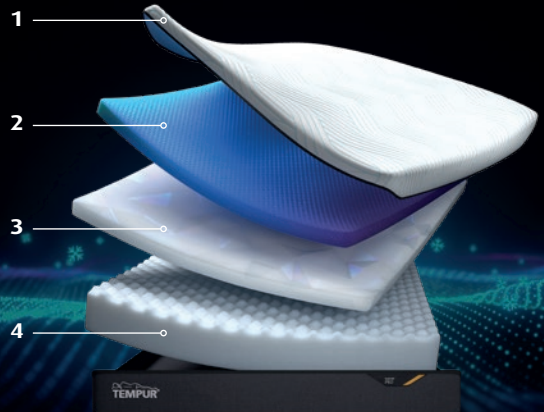

TEMPUR® ADVANCED MATERIAL

The all-new TEMPUR® Advanced Material provides our best ever pressure relief* across your body, with billions of ultra-sensitive cells adapting to your unique weight, shape and warmth – conforming to every inch of you. So you'll experience comfort and support on a whole new level. For true, restful sleep.

TEMPUR PRO® SMARTCOOL™ COVER

Our innovative cooling mattress cover with SmartCool Technology™ is cool-to-the-touch and helps to absorb excess body heat and keep you feeling cool and fresh, while the QuickRefresh™ cover can be easily unzipped and washed.

MEDIUM FIRM FEEL

A medium firm mattress feel with extra ease of movement and conforming support.

PRO 21CM MATTRESS HEIGHT

At 21cm in mattress height, the TEMPUR Pro® offers gently conforming comfort and body support.

QUICKREFRESH™ WASHABLE COVER

Our innovative ultra-soft QuickRefresh™ mattress cover is easy to clean. Simply unzip, slip off and wash your QuickRefresh™ cover in the washing machine. This will keep it feeling fresh and cool, night after night. TEMPUR Pro® SmartCool™ covers are washable at 40°C.

1. TEMPUR Pro® SmartCool™ Cover

QuickRefresh™ cover that also feels cool and absorbs excess heat to keep you feeling cool and fresh.

2. TEMPUR® Advanced Material

TEMPUR® Advanced Material provides our best ever pressure relief* across your body.

3. TEMPUR® Dynamic Support Technology

Working together with TEMPUR® Material, this layer supports you and provides extra ease of movement.

4. TEMPUR DuraBase™ Technology

Works with the layers above, ensuring long-lasting comfort and support.

10-YEAR GUARANTEE

QUICKREFRESH™ COVER

NO TURN

WASHABLE COVER